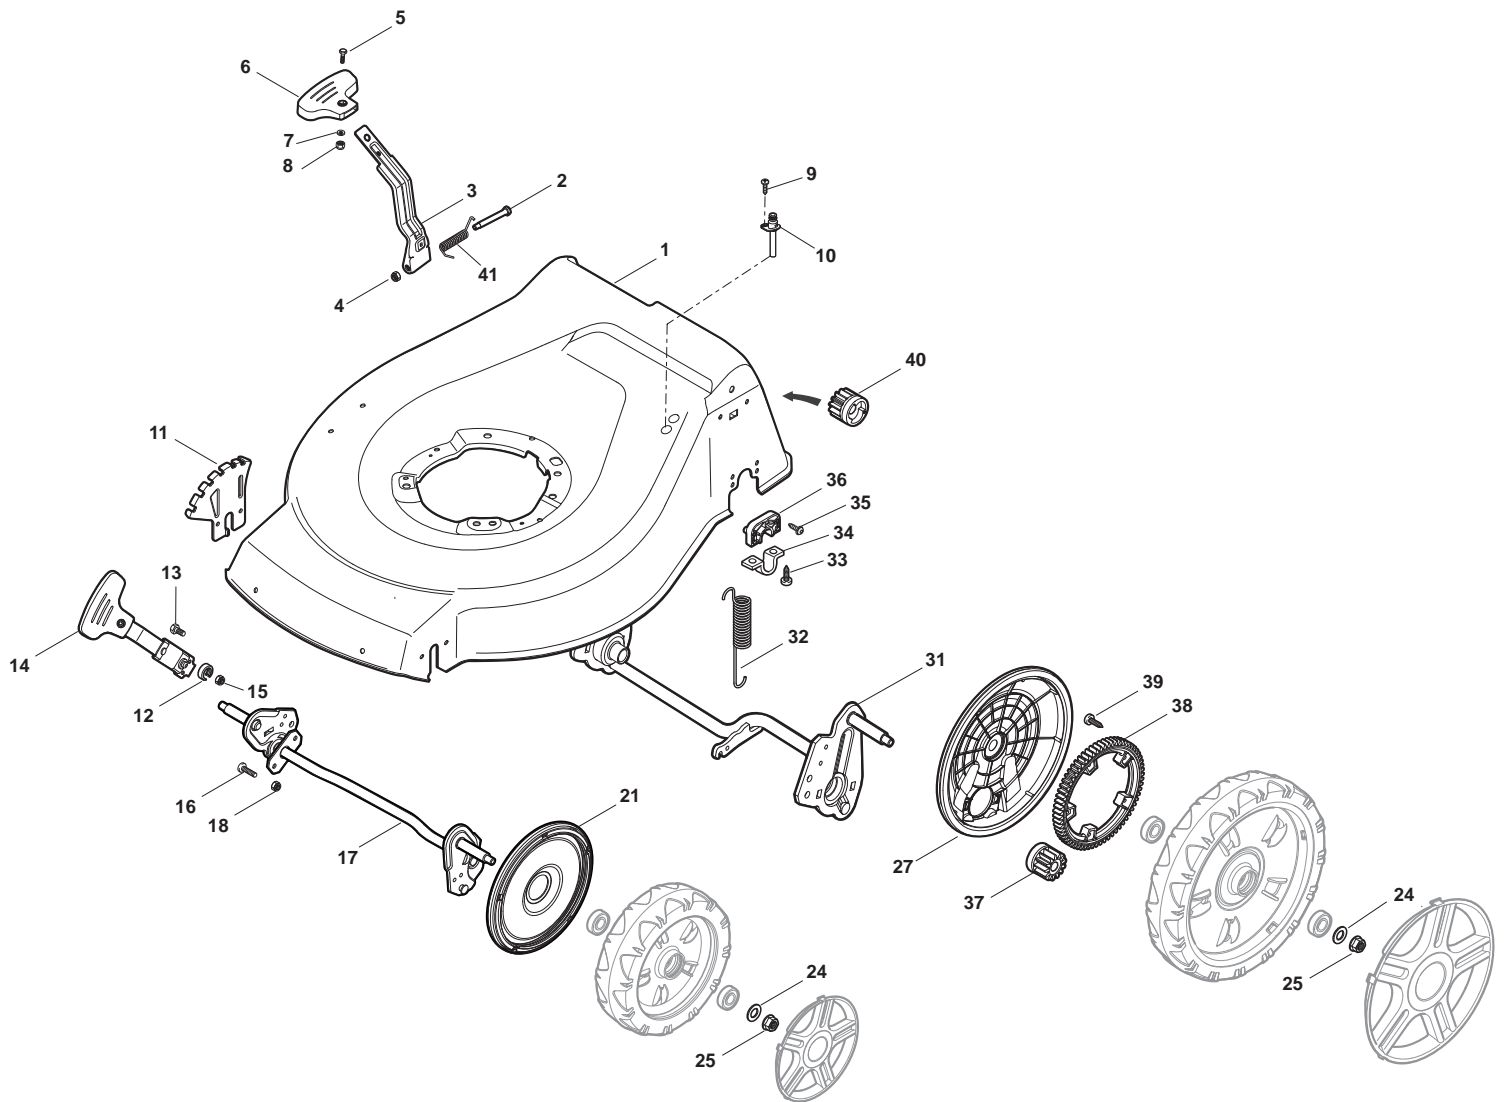

POS	PART. NO	Q.ty	DESCRIPTION	DESCRIZIONE	DESCRIPTION	BESCHREIBUNG	REMARKS
1	381004540/0	1	Deck Red	Chassis Rosso	Châssis Rouge	Gehäuse Rot	
1	381004542/0	1	Deck Red	Chassis Rosso	Châssis Rouge	Gehäuse Rot	Side Discharge
1	381004590/0	1	Deck Yellow	Chassis Giallo	Châssis Jaune	Gehäuse Gelb	
2	122534131/0	1	Pin	Perno	Pivot	Bolzen	
3	381003398/0	1	Lever, Height Adjustment	Leva Regolazione Altezza	Levier Reglage Hauteur	Hebel, Höneverstellung	
4	112154510/0	1	Nut	Dado	Ecrou	Mutter	
5	112788512/0	1	Screw	Vite	Vis	Schraube	
6	322394503/0	1	Knob	Manopolina	Poignée	Griff	
7	112521310/0	1	Washer	Rosetta	Rondelle	Scheibe	
8	112150000/0	1	Nut	Dado	Ecrou	Mutter	
9	112728450/0	1	Screw	Vite	Vis	Schraube	
10	322034002/0	1	Washing Connection	Attacco Acqua Lavaggio	Attaque Lavage	Waschenverbindung	
11	322735589/0	1	Sector, Height Adjustment	Settore Regolazione Altezza	Secteur Reglage Hauteur	Sektor, Höneverstellung	
12	122171002/0	2	Spacer	Distanziale	Entretoise	Distanzring	
13	112789000/0	2	Screw	Vite	Vis	Schraube	
14	381003351/0	1	Lever, Height Adjustment	Leva Regolazione Altezza	Levier Reglage Hauteur	Hebel, Höneverstellung	
15	112154330/0	2	Nut	Dado	Ecrou	Mutter	
16	112727803/0	4	Screw	Vite	Vis	Schraube	
17	381002885/1	1	Axle, Front Wheels	Asse Ruote Anteriori	Axe Roues Avant	Achse, Vorderrad	
18	112154510/0	4	Nut	Dado	Ecrou	Mutter	
21	322600145/0	2	Protection, Wheel	Protezione Ruote	Protection Roue	Schütz, Räder	
24	112521350/0	4	Washer	Rosetta	Rondelle	Scheibe	
25	112155000/0	4	Nut	Dado	Ecrou	Mutter	
27	322600208/0	2	Protection, Wheel	Protezione Ruote	Protection Roue	Schütz, Räder	
31	381302835/1	1	Axle, Rear Wheels	Asse Ruote Posteriore	Axe Roues Arriere	Achse, Hinterrad	
32	122450460/0	1	Spring	Molla	Ressort	Feder	
33	112728697/0	4	Screw	Vite	Vis	Schraube	
34	322545152/0	2	Plate	Piastrina	Plaquette	Plättchen	
35	112728697/0	4	Screw	Vite	Vis	Schraube	
36	322785304/1	2	Support	Supporto	Support	Halter	
37	122570134/0	1	Pinion L	Pignone Sx	Pignon G	Ritzel Linkes	
38	322120115/0	2	Ring Gear	Corona	Couronne	Kranz	
39	112728706/0	6	Screw	Vite	Vis	Schraube	
40	122570133/0	1	Pinion R	Pignone Dx	Pignon D	Ritzel Rechtes	
41	122446192/0	1	Spring	Molla	Ressort	Feder